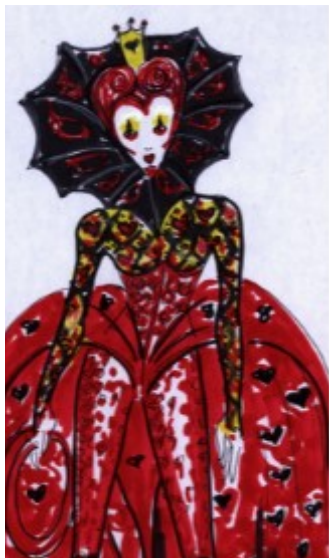

ALICE (in wonderland) - CHARACTERS

ALICE

"Curiouser and curiouser!"

Alice is a young girl with lots of imagination. She is clever, well-mannered and interested in others. One day, Alice unexpectedly follows the White Rabbit and falls down a rabbit hole into Wonderland. While trying to get back home, Alice experiences exciting adventures and encounters many interesting characters!

MAD HATTER

"It's always tea time!"

Mad Hatter, the March Hare and the Dormouse are always having tea because the foul tempered Queen of Hearts sentenced Mad Hatter to death for 'murdering time'. To retaliate, time halts in respect to the Mad Hatter, keeping him and the March Hare stuck at 6pm forever. Alice unexpectedly stumbles into their tea party, her journey couldn't be filled with more adventure! Fun, outgoing and slightly insane, the Mad Hatter will keep you on your toes with his unusual antics!

QUEEN OF HEARTS

"Off with their heads!"

The tyrannical ruler of Wonderland, the Queen of Hearts is unpredictable and domineering. She constantly shouts "off with their heads!" when something isn't to her liking.

Alice is invited by the Queen to play a very different game of croquet using Flamingo mallets and Hedgehogs as croquet balls. Blaming the Hedgehogs for losing the match, Alice saves the Hedgehogs from beheading and the angry Queen chases her into the forest!