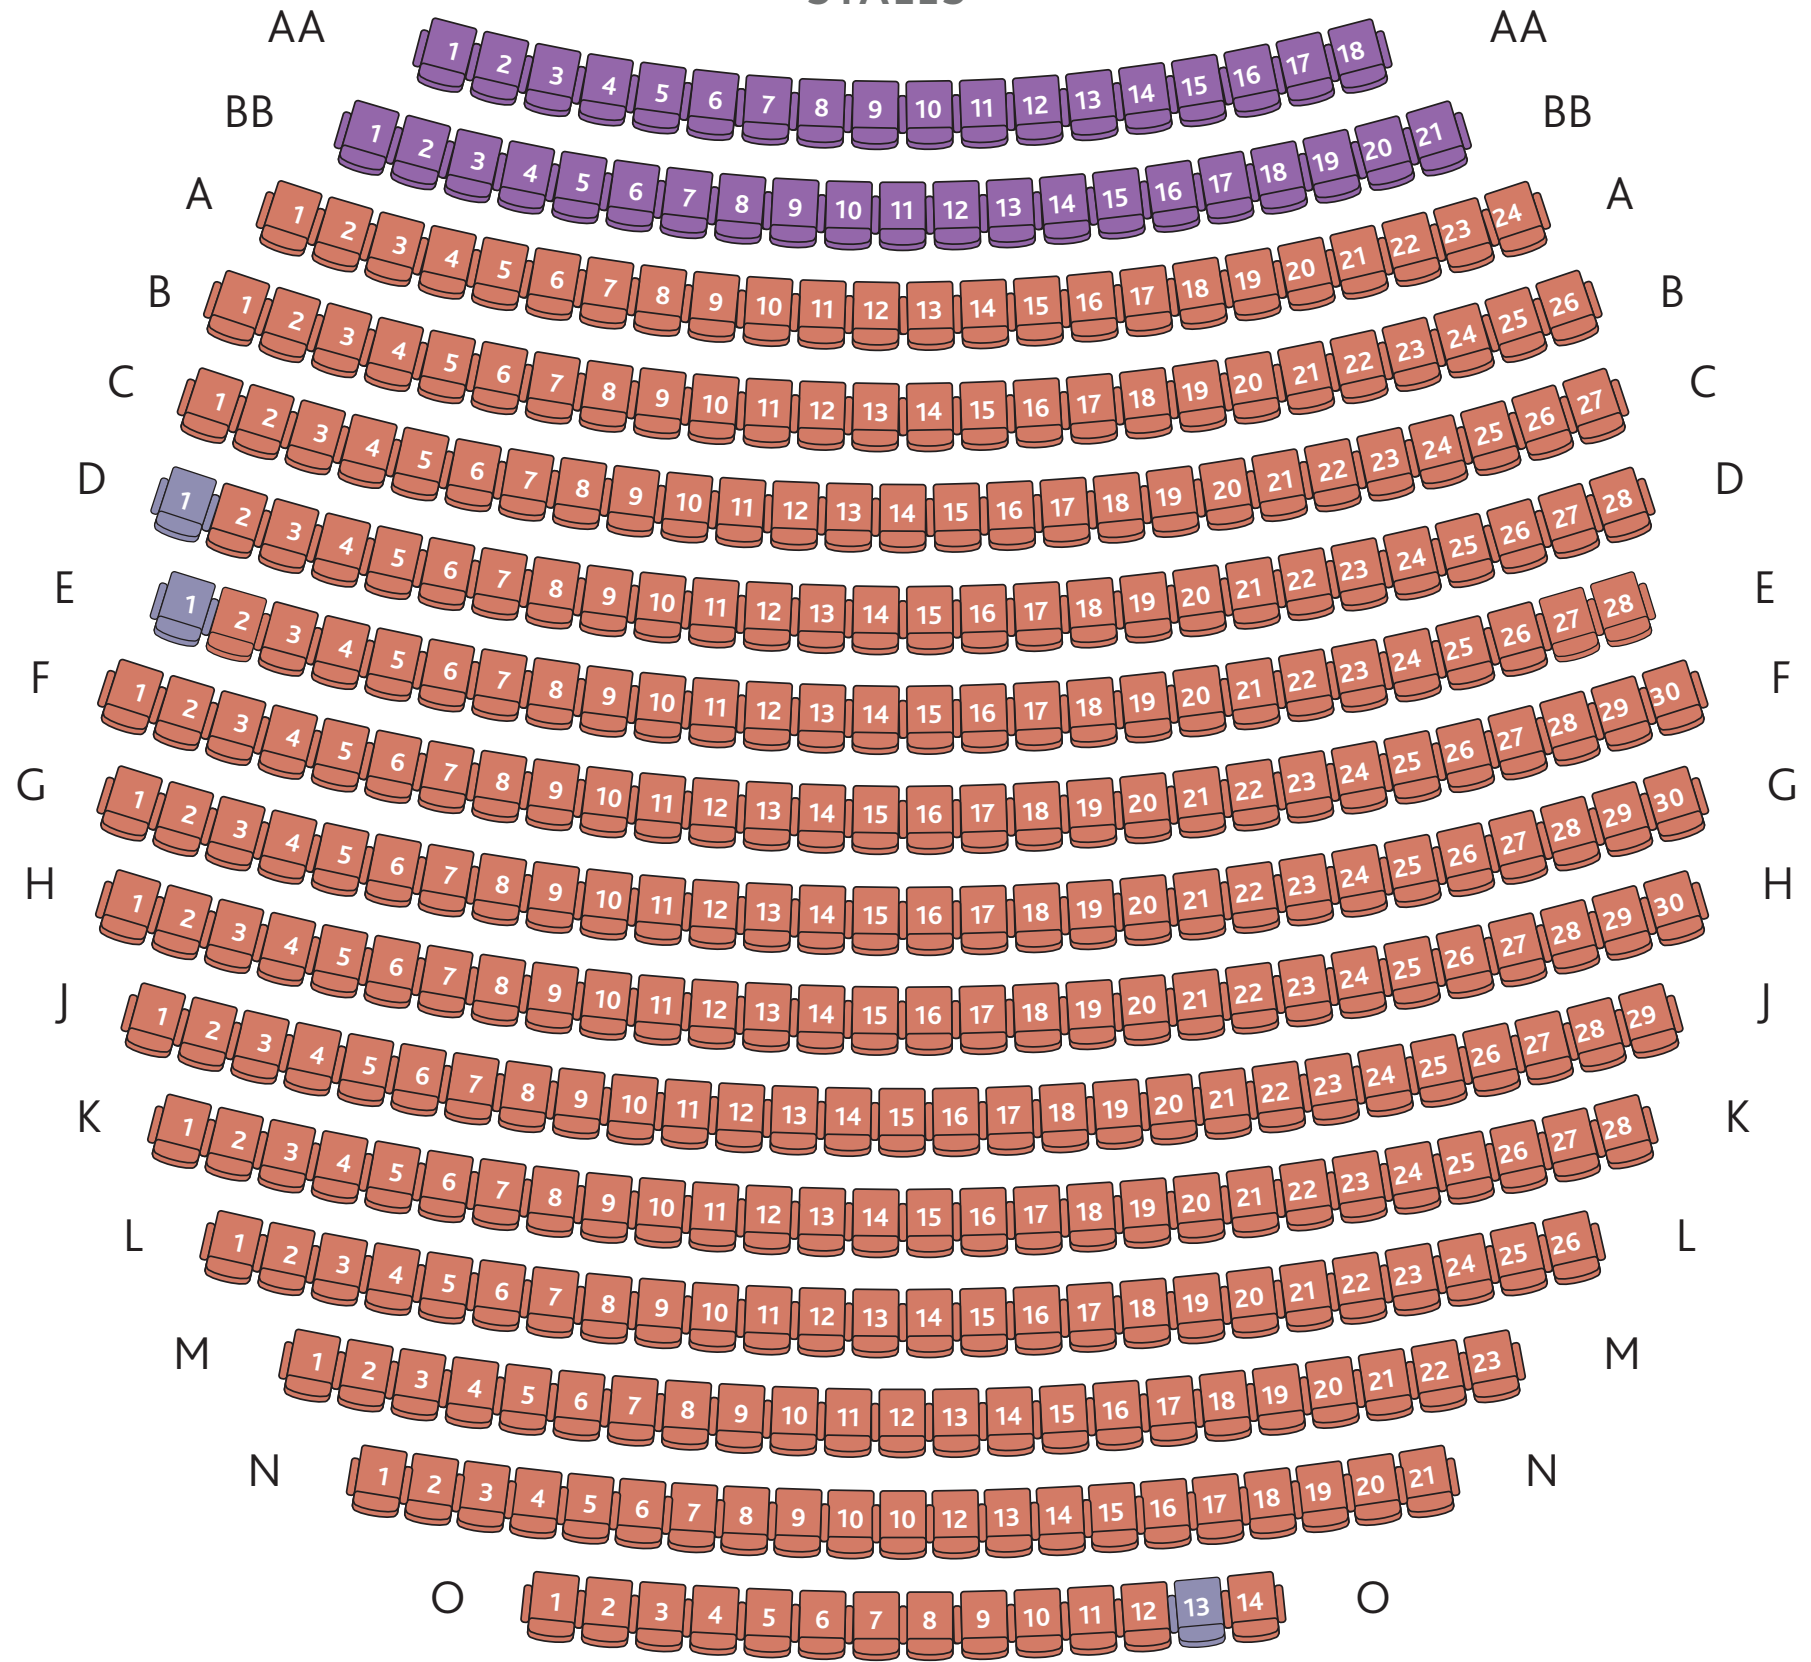

HEATH LEDGER THEATRE
STATE THEATRE CENTRE OF WA

STAGE

- Accessible seating
- A Reserve
- B Reserve

STALLS

CIRCLE