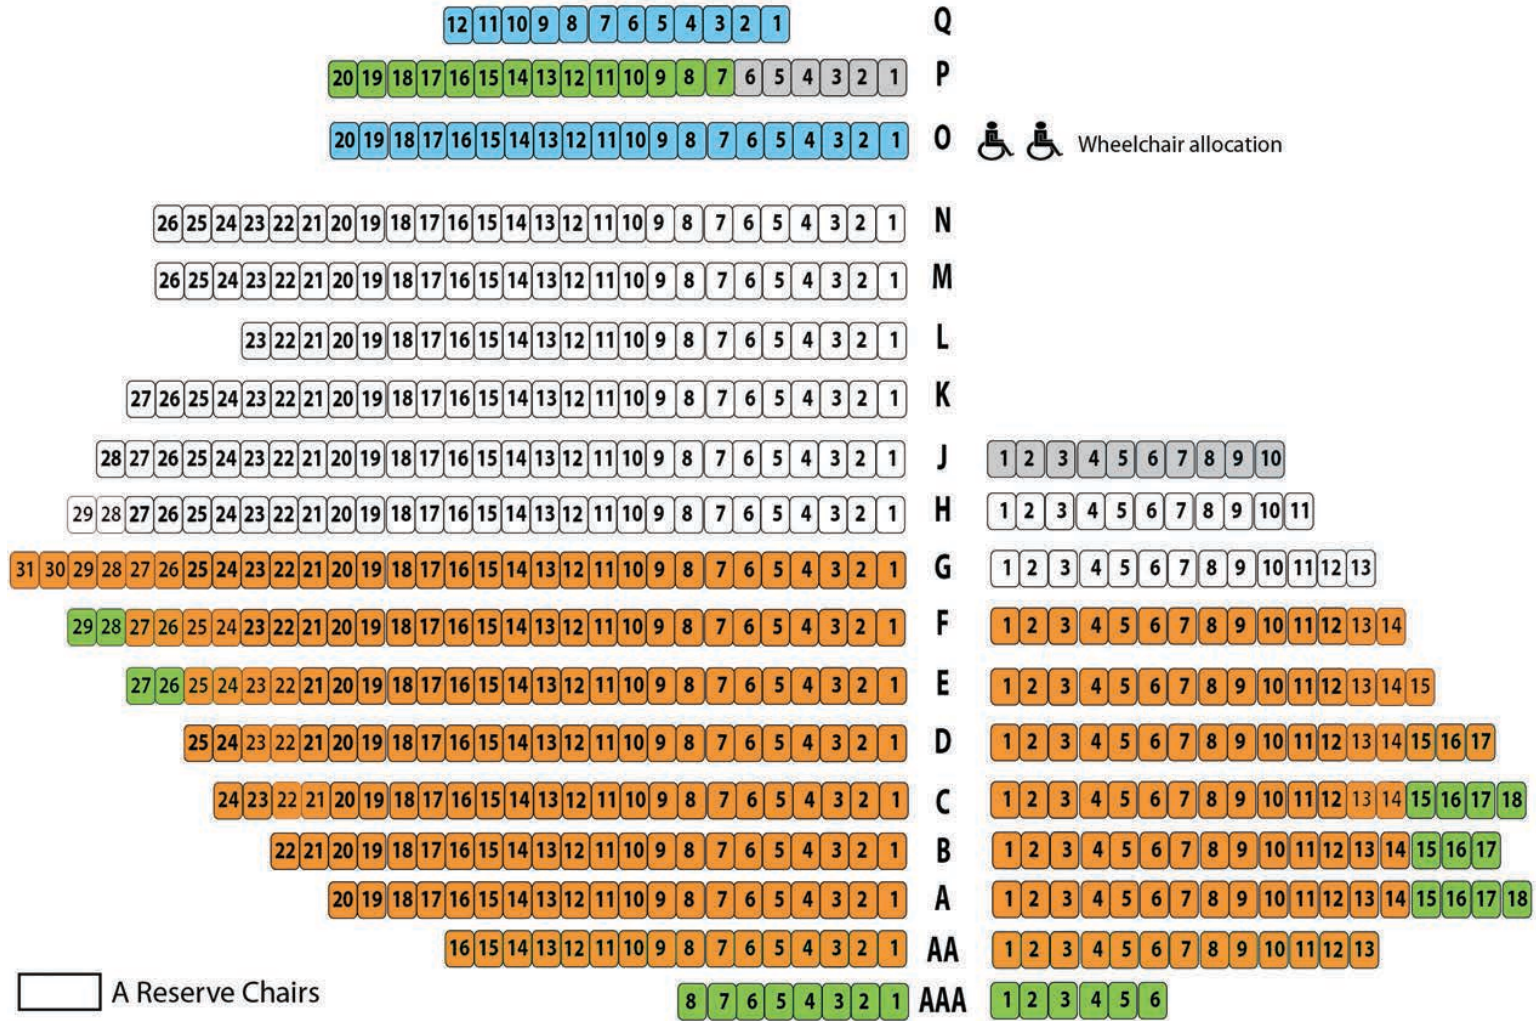

# QUARRY AMPHITHEATRE

## SOUTH BLOCK

## NORTH BLOCK

- A Reserve Chairs
- A Reserve Grass
- B Reserve Chairs
- B Reserve Grass
- Not Available

STAGE